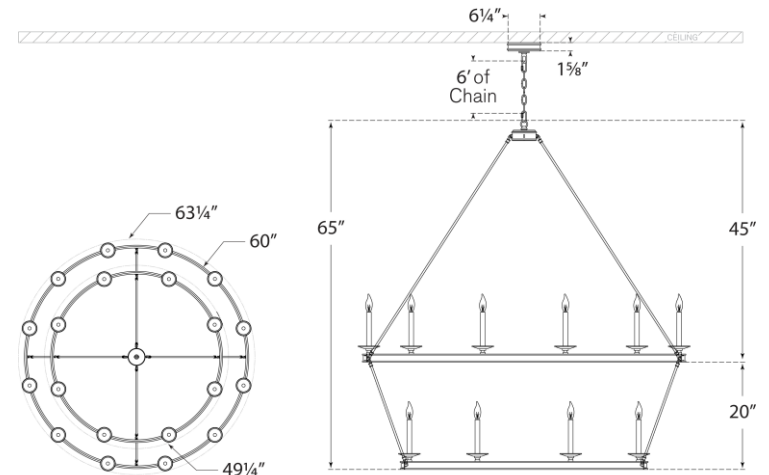

## Launceton XXL Two Tiered Chandelier

Item # CHC 1609AB

Designer: Chapman & Myers

Height: 65"

Width: 63.5"

Canopy: 6" Round

Finishes: AB, BZ, PN

Socket: 20 - E12 Candelabra

Wattage: 20 - 40 C11

Weight: 61 Pounds

Note: Special Installation Required

Top View

Front View