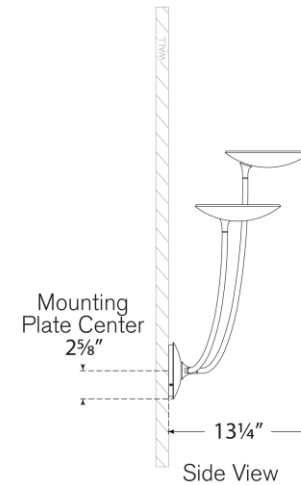

TEAR SHEET

Keira Large Triple Sconce

Item # TOB 2785BZ/HAB

Designer: Thomas O'Brien

Height: 23"

Width: 22"

Extension: 13.25"

Backplate: 4.75" Round

Finishes: BZ/HAB, HAB, PN, WHT/HAB

Socket: Dedicated LED

Wattage: 18w (1500lm)

Weight: 11 Pounds

Note: UL Only

Top View

Side View

Front View