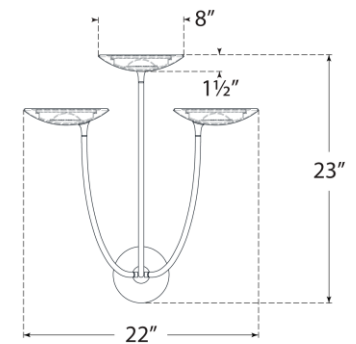

TEAR SHEET

Keira Large Triple Sconce

Item # TOB 2785BZ/HAB

Designer: Thomas O'Brien

Height: 23"

Width: 22"

Extension: 13.25"

Backplate: 4.75" Round

Finishes: BZ/HAB, HAB, PN, WHT/HAB

Socket: Dedicated LED

Wattage: 18w (1500lm)

Weight: 11 Pounds

Note: UL Only

Top View

Side View

Front View