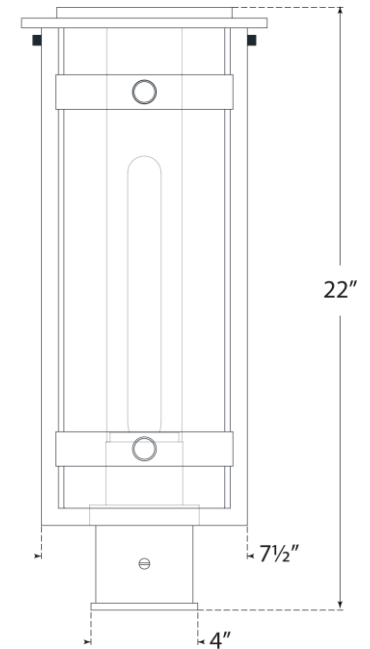

TEAR SHEET

Kears Medium Post Lantern

Item # S 7760AI-CG

Designer: Ian K. Fowler

Height: 22"

Width: 9"

Base: 3" Round Post Cap

Finishes: AI

Glass Options: CG

Socket: E26 Keyless

Wattage: 6.5 LED T10

Weight: 11 Pounds

Note: UL Only | Requires Smaller Outlet Box

Bottom View

Side View