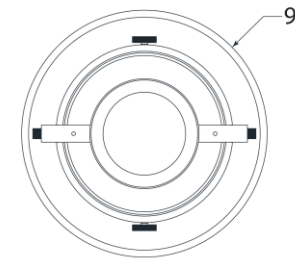

TEAR SHEET

Kears Medium Post Lantern

Item # S 7760AI-CG

Designer: Ian K. Fowler

Height: 22"

Width: 9"

Base: 3" Round Post Cap

Finishes: AI

Glass Options: CG

Socket: E26 Keyless

Wattage: 6.5 LED T10

Weight: 11 Pounds

Note: UL Only | Requires Smaller Outlet Box

Bottom View

Side View