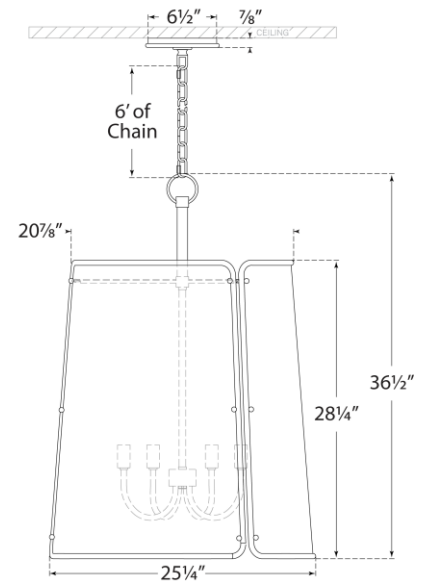

TEAR SHEET

Hastings Large Pendant

Item # S 5646HAB-BLK

Designer: Carrier and Company

Height: 36.5"

Width: 25.25"

Canopy: 6.5" Round

Finishes: HAB, PN

Shade Treatments: BLK, WHT

Socket: 6 - E12 Candelabra

Wattage: 6 - 60 B11

Weight: 23 Pounds

Note: Shade can be Installed Inverted

Bottom View

Front View