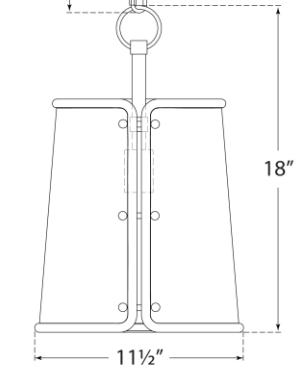

TEAR SHEET

Hastings Small Pendant

Item # S 5645HAB-BLK

Designer: Carrier and Company

Height: 18"

Width: 11.5"

Canopy: 5" Round

Finishes: HAB, PN

Shade Treatments: BLK, WHT

Socket: E26 Keyless

Wattage: 100 A19

Weight: 9 Pounds

Note: Shade can be Installed Inverted

Top View

6' of Chain

Shade Orientation 2