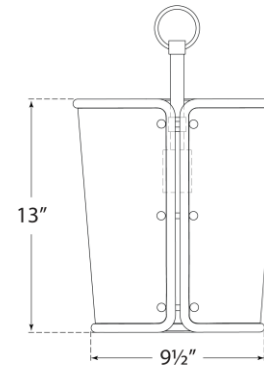

TEAR SHEET

Hastings Small Pendant

Item # S 5645HAB-BLK

Designer: Carrier and Company

Height: 18"

Width: 11.5"

Canopy: 5" Round

Finishes: HAB, PN

Shade Treatments: BLK, WHT

Socket: E26 Keyless

Wattage: 100 A19

Weight: 9 Pounds

Note: Shade can be Installed Inverted

Top View

6' of Chain

Shade Orientation 2