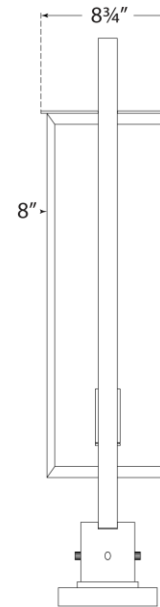

TEAR SHEET

Halle Medium Post Lantern

Item # S 7191AI-CG

Designer: Ian K. Fowler

Height: 26.75"

Width: 11"

Finishes: AI

Glass Options: CG

Socket: 2 - E26 Keyless

Wattage: 2 - 40 T10

Weight: 14 Pounds

Note: Pier Mount Included

Side View

Front View