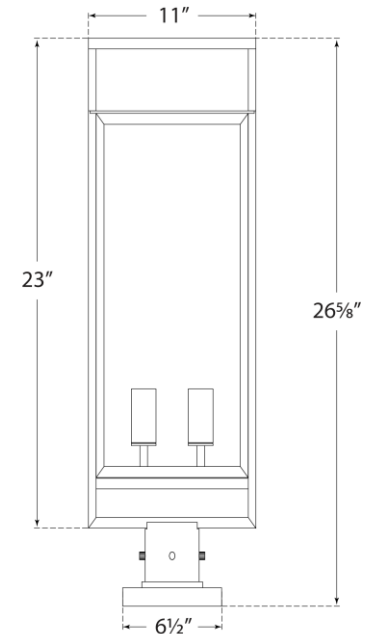

TEAR SHEET

Halle Medium Post Lantern

Item # S 7191AI-CG

Designer: Ian K. Fowler

Height: 26.75"

Width: 11"

Finishes: AI

Glass Options: CG

Socket: 2 - E26 Keyless

Wattage: 2 - 40 T10

Weight: 14 Pounds

Note: Pier Mount Included

Side View

Front View