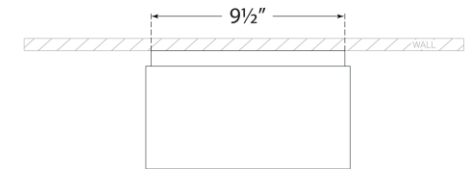

TEAR SHEET

Fresno Medium 2-Light 3/4 Wall Lantern

Item # CHO 2935AI-CG

Designer: Chapman & Myers

Height: 16"

Width: 10"

Extension: 5.75"

Backplate: 9.5" x 15.5" Rectangle

Finishes: AI

Glass Options: CG

Socket: 2 - E26 Keyless

Wattage: 2 - 8 LED T10

Weight: 12 Pounds

Top View

Side View

Front View