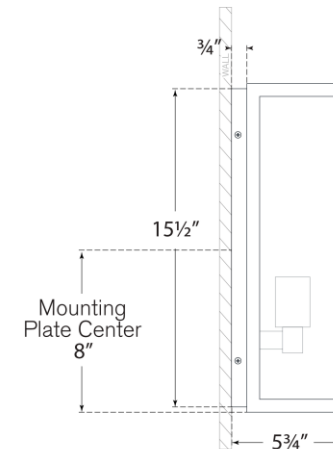

TEAR SHEET

Fresno Medium 2-Light 3/4 Wall Lantern

Item # CHO 2935AI-CG

Designer: Chapman & Myers

Height: 16"

Width: 10"

Extension: 5.75"

Backplate: 9.5" x 15.5" Rectangle

Finishes: AI

Glass Options: CG

Socket: 2 - E26 Keyless

Wattage: 2 - 8 LED T10

Weight: 12 Pounds

Top View

Side View

Front View