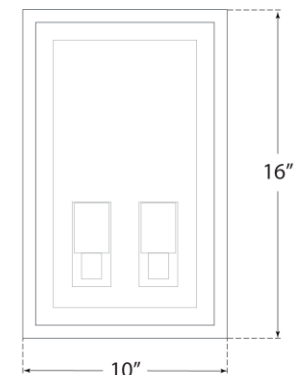

TEAR SHEET

Fresno Medium 2-Light 3/4 Wall Lantern

Item # CHO 2935AI-CG

Designer: Chapman & Myers

Height: 16"

Width: 10"

Extension: 5.75"

Backplate: 9.5" x 15.5" Rectangle

Finishes: AI

Glass Options: CG

Socket: 2 - E26 Keyless

Wattage: 2 - 8 LED T10

Weight: 12 Pounds

Top View

Side View

Front View