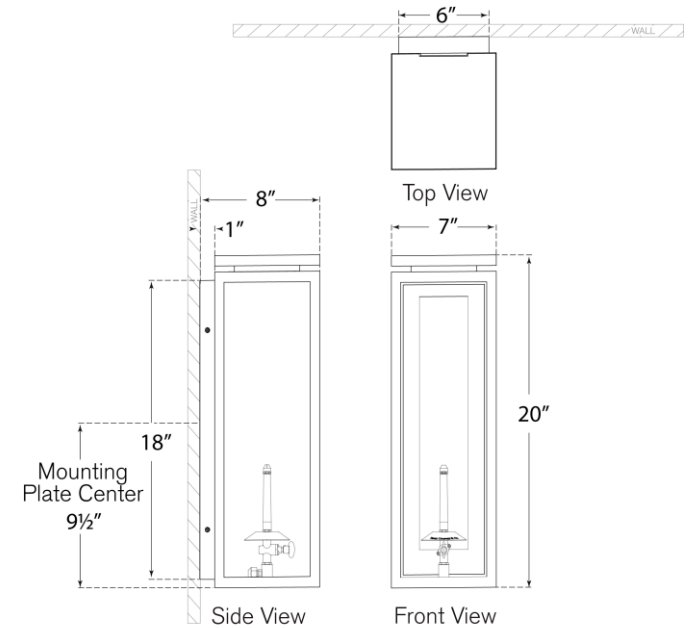

## Fresno Large 3/4 Gas Wall Lantern

Item # CHO 2551BLK-CG

Designer: Chapman & Myers

Height: 20"

Width: 7"

Extension: 8"

Backplate: 6" x 18" Rectangle

Finishes: BLK, SC

Gas light fixture supplied with 3/16" copper gas line and 3/16" x 1/4" gas line adaptor