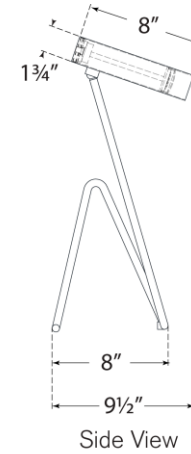

TEAR SHEET

Flesso Medium Desk Lamp

Item # KW 3430BLK/AB

Designer: Kelly Wearstler

Height: 20.25"

Width: 10"

Extension: 9.5"

Base: 8" x 10" Decorative

Finishes: BLK/AB, BLK/PN

Socket: Dedicated LED w/ Dimmer

Wattage: 12w (1000lm)

Weight: 5 Pounds

Note: UL Only

Side View

Front View

Top View