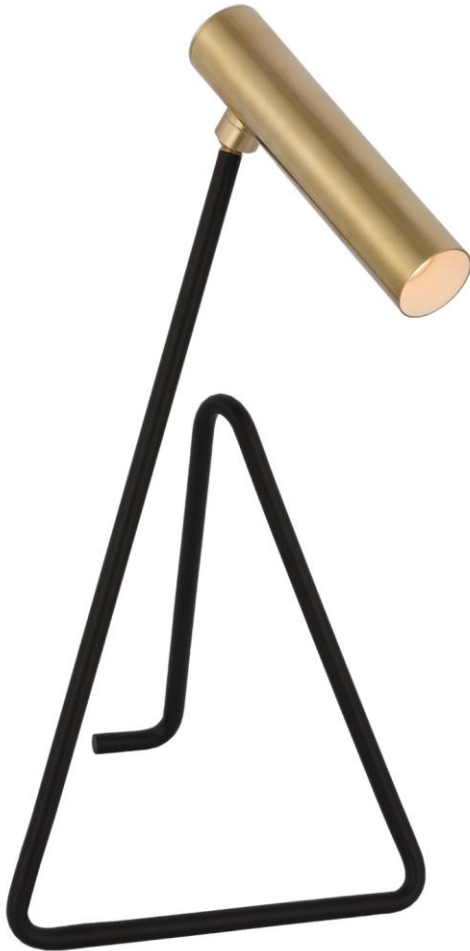

TEAR SHEET

Flesso Medium Desk Lamp

Item # KW 3430BLK/AB

Designer: Kelly Wearstler

Height: 20.25"

Width: 10"

Extension: 9.5"

Base: 8" x 10" Decorative

Finishes: BLK/AB, BLK/PN

Socket: Dedicated LED w/ Dimmer

Wattage: 12w (1000lm)

Weight: 5 Pounds

Note: UL Only

Side View

Front View

Top View