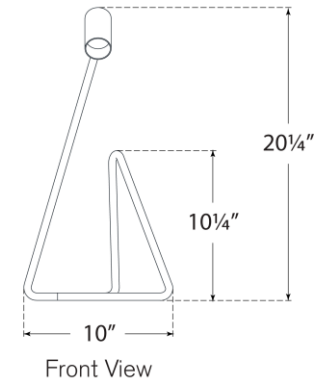

TEAR SHEET

Flesso Medium Desk Lamp

Item # KW 3430BLK/AB

Designer: Kelly Wearstler

Height: 20.25"

Width: 10"

Extension: 9.5"

Base: 8" x 10" Decorative

Finishes: BLK/AB, BLK/PN

Socket: Dedicated LED w/ Dimmer

Wattage: 12w (1000lm)

Weight: 5 Pounds

Note: UL Only

Side View

Front View

Top View