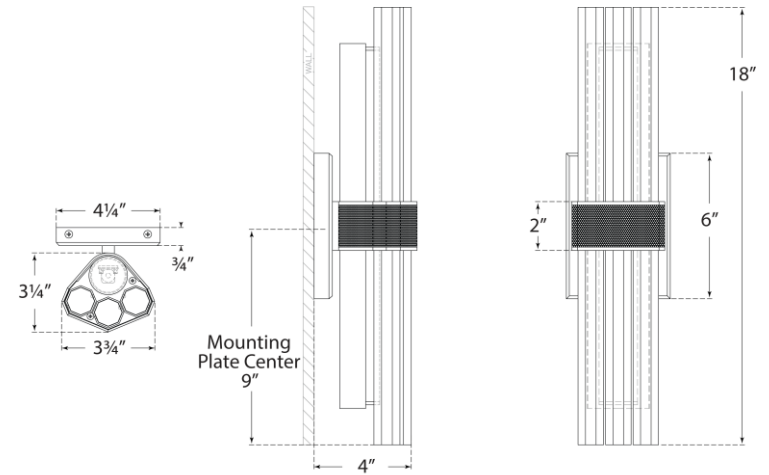

## Fascio 18" Sconce

Item # LR 2909BZ-CG

Designer: Lauren Rottet

Height: 18"

Width: 4.25"

Extension: 4"

Backplate: 4.25" x 6" Rectangle

Finishes: BZ, HAB, PN

Trim Options: CG

Socket: Dedicated LED

Wattage: 12w (1000lm)

Weight: 8 Pounds

Top View

Side View

Front View