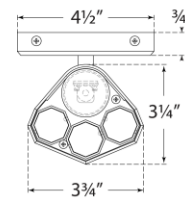

TEAR SHEET

Fascio 14" Sconce

Item # LR 2905BZ-CG

Designer: Lauren Rottet

Height: 14"

Width: 4.5"

Extension: 4.25"

Backplate: 4.5" Square

Finishes: BZ, HAB, PN

Trim Options: CG

Socket: Dedicated LED

Wattage: 12w (1000lm)

Weight: 7 Pounds

Top View

Side View

Front View