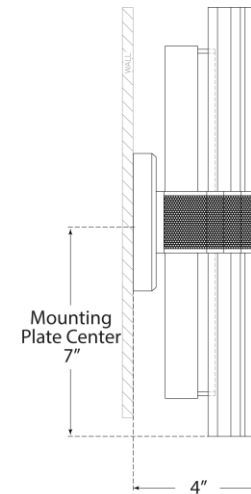

TEAR SHEET

Fascio 14" Sconce

Item # LR 2905BZ-CG

Designer: Lauren Rottet

Height: 14"

Width: 4.5"

Extension: 4.25"

Backplate: 4.5" Square

Finishes: BZ, HAB, PN

Trim Options: CG

Socket: Dedicated LED

Wattage: 12w (1000lm)

Weight: 7 Pounds

Top View

Side View

Front View