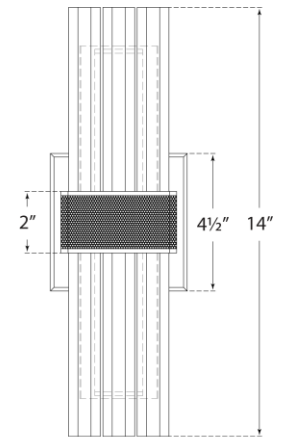

TEAR SHEET

Fascio 14" Sconce

Item # LR 2905BZ-CG

Designer: Lauren Rottet

Height: 14"

Width: 4.5"

Extension: 4.25"

Backplate: 4.5" Square

Finishes: BZ, HAB, PN

Trim Options: CG

Socket: Dedicated LED

Wattage: 12w (1000lm)

Weight: 7 Pounds

Top View

Side View

Front View