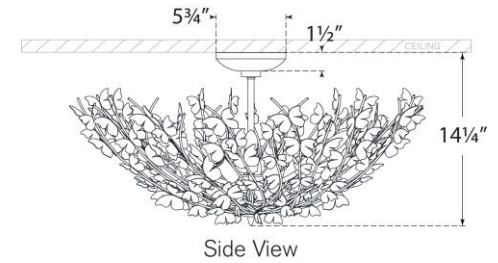

TEAR SHEET

Farfalle Large Semi-Flush Mount

Item # JN 4405BSL

Designer: Julie Neill

Height: 14.25"

Width: 30"

Canopy: 5.75" Round

Finishes: BSL, G

Socket: 8 - E12 Candelabra

Wattage: 8 - 5.5 LED C11

Weight: 13 Pounds

Note: UL Only

Side View

Top View