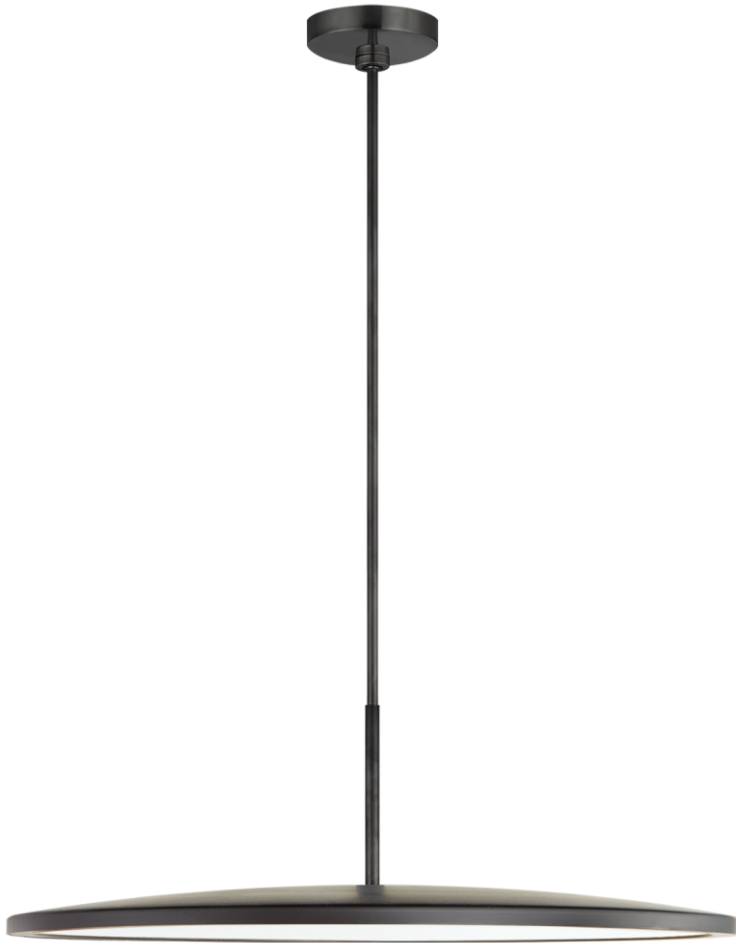

TEAR SHEET

Dot 22" Pendant

Item # PB 5003MBK

Designer: Peter Bristol

O/A Height: 42.5"

Fixture Height: 7.5"

Min. Custom Height: 12"

Width: 23"

Canopy: 6" Round

Finishes: MBK, NB, PN

Socket: Dedicated LED

Wattage: 53w (3800lm)

Weight: 18 Pounds

Note: Custom Height Available

Bottom View