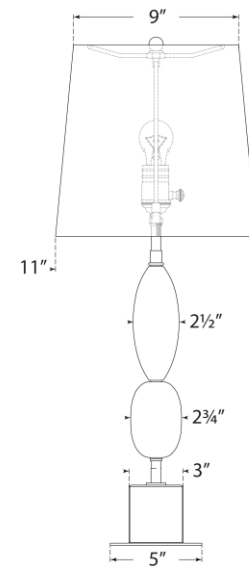

TEAR SHEET

Dani Medium Table Lamp

Item # TOB 3980ALB/BM-L

Designer: Thomas O'Brien

Height: 27.5"

Width: 16"

Base: 5" x 7.25" Rectangle

Finishes: ALB, ALB/BM

Shade Treatments: L

Shade Details: SH9/14.255x11/15.75x10.5LO

Socket: E26 Dimmer

Wattage: 100 A19

Weight: 14 Pounds

Side View

Front View