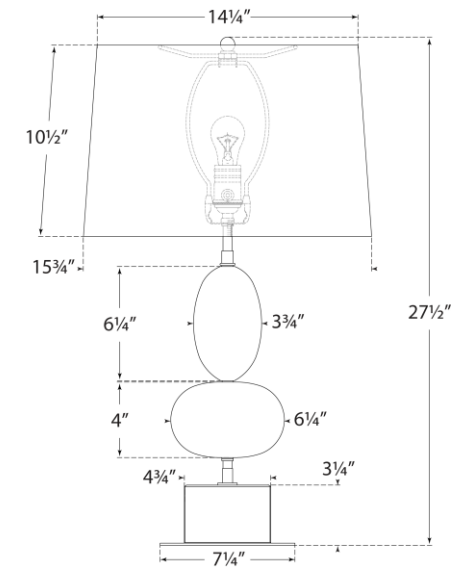

TEAR SHEET

Dani Medium Table Lamp

Item # TOB 3980ALB/BM-L

Designer: Thomas O'Brien

Height: 27.5"

Width: 16"

Base: 5" x 7.25" Rectangle

Finishes: ALB, ALB/BM

Shade Treatments: L

Shade Details: SH9/14.255x11/15.75x10.5LO

Socket: E26 Dimmer

Wattage: 100 A19

Weight: 14 Pounds

Side View

Front View