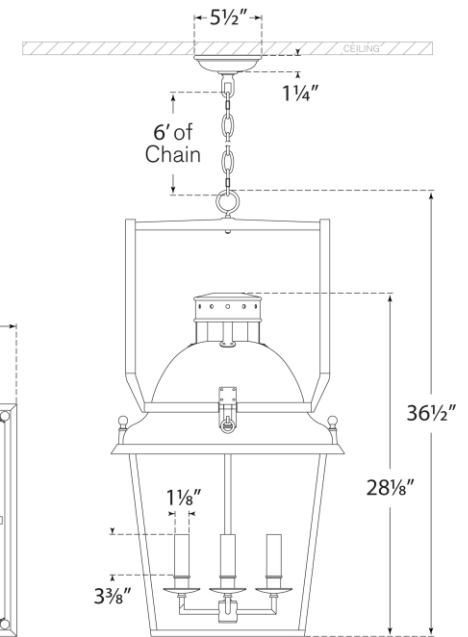

TEAR SHEET

Coventry Medium Lantern

Item # CHC 5109BLK/AB-CG

Designer: Chapman & Myers

Height: 36.5"

Width: 19"

Canopy: 5.5" Round

Finishes: BLK/AB, WHT/AB

Glass Options: CG

Socket: 4 - E12 Candelabra

Wattage: 4 - 40 C11

Weight: 46 Pounds

Top View

Front View