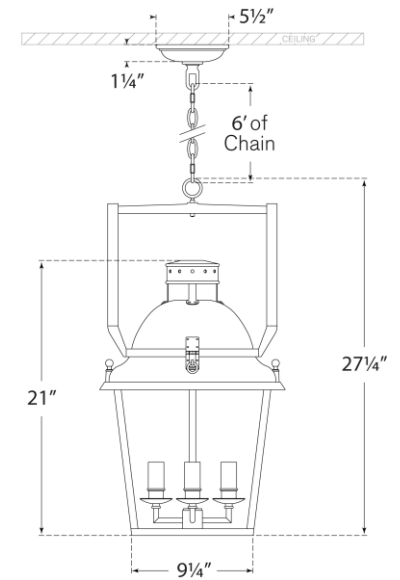

TEAR SHEET

Coventry Small Lantern

Item # CHC 5108BLK/AB-CG

Designer: Chapman & Myers

Height: 27.25"

Width: 14"

Canopy: 5.5" Round

Finishes: BLK/AB, WHT/AB

Glass Options: CG

Socket: 4 - E12 Candelabra

Wattage: 4 - 40 C11

Weight: 31 Pounds

Top View

Front View