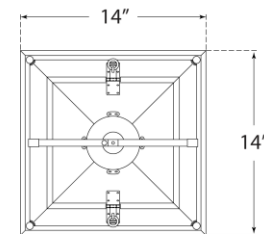

TEAR SHEET

Coventry Small Lantern

Item # CHC 5108BLK/AB-CG

Designer: Chapman & Myers

Height: 27.25"

Width: 14"

Canopy: 5.5" Round

Finishes: BLK/AB, WHT/AB

Glass Options: CG

Socket: 4 - E12 Candelabra

Wattage: 4 - 40 C11

Weight: 31 Pounds

Top View

Front View