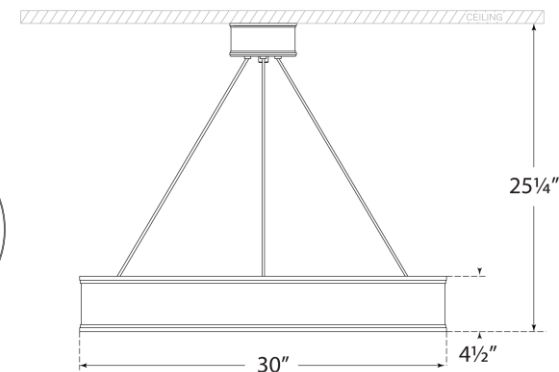

TEAR SHEET

Connery 30" Ring Chandelier

Item # CHC 1615WHT/AB

Designer: Chapman & Myers

Height: 20" - 123"

Fixture Height: 4.5"

Width: 30"

Canopy: 5.5" Round

Finishes: AB, BZ, PN, WHT/AB

Socket: Dedicated LED

Wattage: 65w (5200lm)

Weight: 31 Pounds

Bottom View(1:2)

Side View