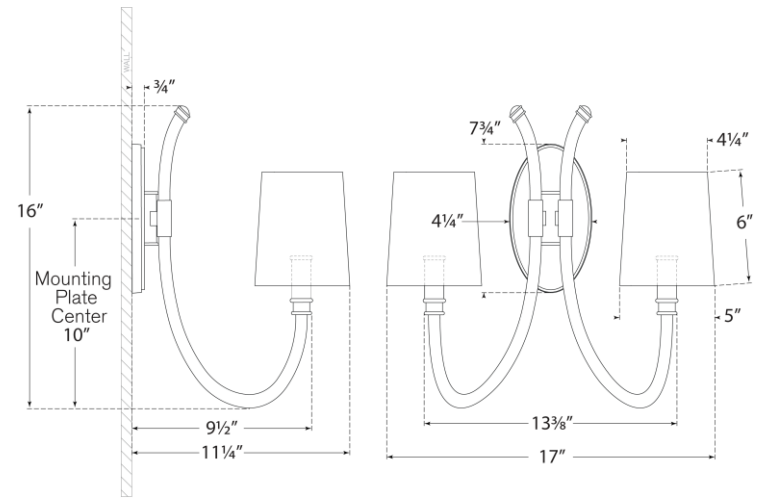

TEAR SHEET

Clarice Double Sconce

Item # JN 2030CG/AB-L

Designer: Julie Neill

Height: 16"

Width: 17.5"

Extension: 11.25"

Backplate: 4.25" x 7.75" Oval

Finishes: CG/AB, CG/PN

Shade Treatments: L

Shade Details: 4.25" x 5" x 6"

Socket: 2 - E12 Candelabra

Wattage: 2 - 40 B11

Weight: 5 Pounds

Side View

Front View