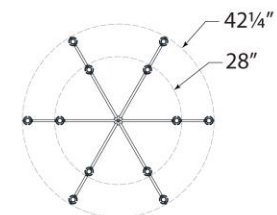

TEAR SHEET

Casoria Large Two-Tier Chandelier

Item # ARN 5484HAB-CG

Designer: AERIN

Height: 23.75"

Width: 42.25"

Canopy: 5" Round

Finishes: HAB, PN

Glass Options: CG

Socket: 12 - E12 Candelabra

Wattage: 12 - 6.5 LED B11

Weight: 43 Pounds

Side View

Top View(1:2)