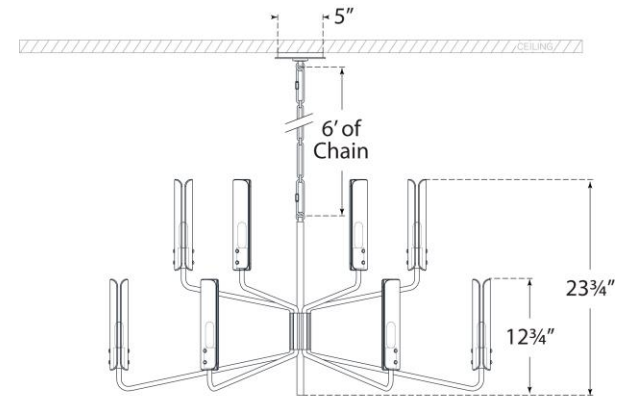

TEAR SHEET

Casoria Large Two-Tier Chandelier

Item # ARN 5484HAB-CG

Designer: AERIN

Height: 23.75"

Width: 42.25"

Canopy: 5" Round

Finishes: HAB, PN

Glass Options: CG

Socket: 12 - E12 Candelabra

Wattage: 12 - 6.5 LED B11

Weight: 43 Pounds

Side View

Top View(1:2)