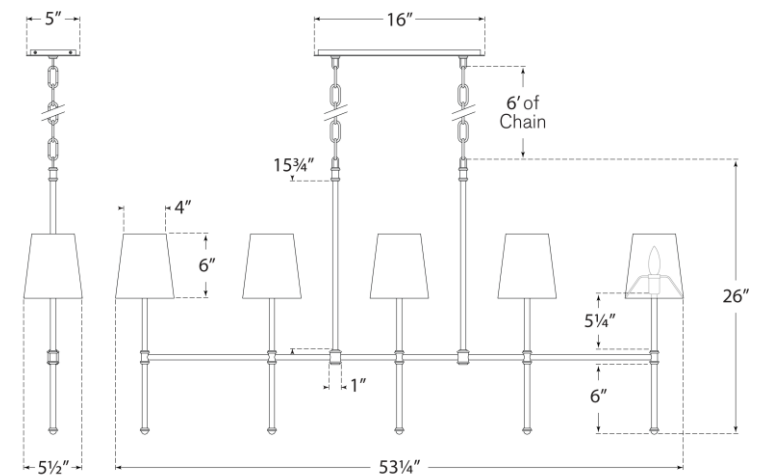

## Camille Medium Linear Chandelier

Item # SK 5055BZ-NP

Designer: Suzanne Kasler

Height: 26"

Width: 53.25"

Canopy: 5" x 16" Rectangle

Finishes: BZ, HAB, PN

Shade Treatments: L, NP

Shade Details: 4" x 5.5" x 6"

Socket: 5 - E12 Candelabra

Wattage: 5 - 40 B11

Weight: 17 Pounds

Side View