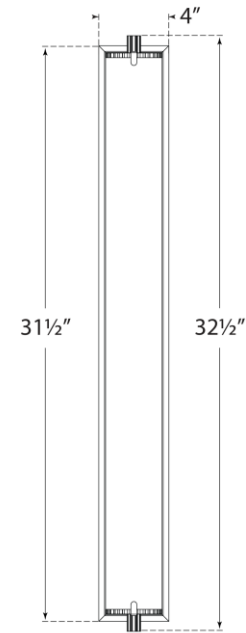

TEAR SHEET

Calliope Over The Mirror Bath Light

Item # TOB 2193BZ-WG

Designer: Thomas O'Brien

Height: 32.75"

Width: 3.75"

Extension: 3.5"

Backplate: 3" x 30.5" Rectangle

Finishes: BZ, HAB, PN

Glass Options: WG

Socket: Dedicated LED

Wattage: 26w (2000lm)

Weight: 10 Pounds

Front View

Side View