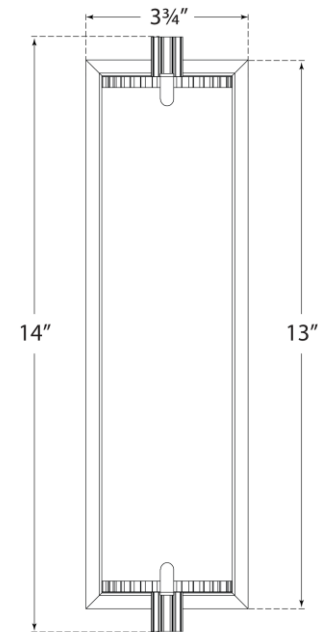

## Calliope Medium Bath Light

Item # TOB 2192BZ-WG

Designer: Thomas O'Brien

Height: 14"

Width: 3.75"

Extension: 3.5"

Backplate: 3" x 12" Rectangle

Finishes: BZ, HAB, PN

Glass Options: WG

Socket: Dedicated LED

Wattage: 9w (720lm)

Weight: 5 Pounds

Front View

Side View