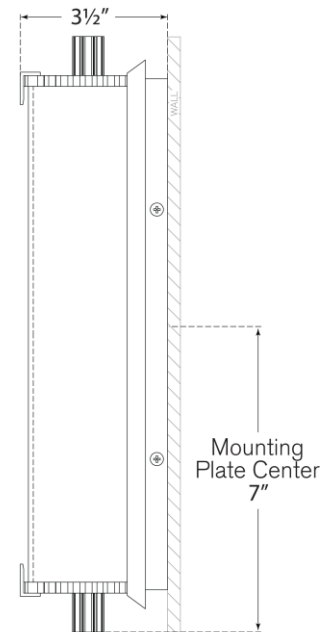

## Calliope Medium Bath Light

Item # TOB 2192BZ-WG

Designer: Thomas O'Brien

Height: 14"

Width: 3.75"

Extension: 3.5"

Backplate: 3" x 12" Rectangle

Finishes: BZ, HAB, PN

Glass Options: WG

Socket: Dedicated LED

Wattage: 9w (720lm)

Weight: 5 Pounds

Front View

Side View