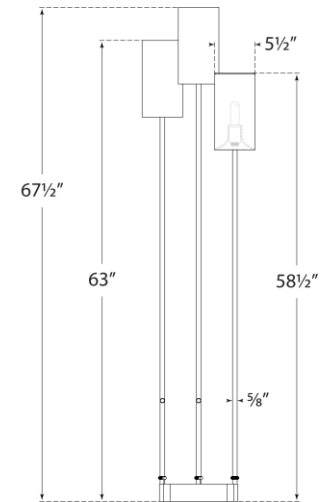

TEAR SHEET

Aimee Floor Lamp

Item # SK 1550BZ/HAB-L

Designer: Suzanne Kasler

Height: 67.75"

Width: 15.5"

Base: 7.75" x 10.75" Semi-Circle

Finishes: BZ/HAB, PN

Shade Treatments: L

Shade Details: 5.5" x 5.5" x 10.5"

Socket: 3 - E26 Keyless w/ Foot Switch

Wattage: 3 - 60 T10

Weight: 18 Pounds

Top View

Front View