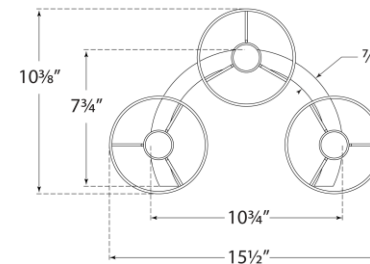

TEAR SHEET

Aimee Floor Lamp

Item # SK 1550BZ/HAB-L

Designer: Suzanne Kasler

Height: 67.75"

Width: 15.5"

Base: 7.75" x 10.75" Semi-Circle

Finishes: BZ/HAB, PN

Shade Treatments: L

Shade Details: 5.5" x 5.5" x 10.5"

Socket: 3 - E26 Keyless w/ Foot Switch

Wattage: 3 - 60 T10

Weight: 18 Pounds

Top View

Front View