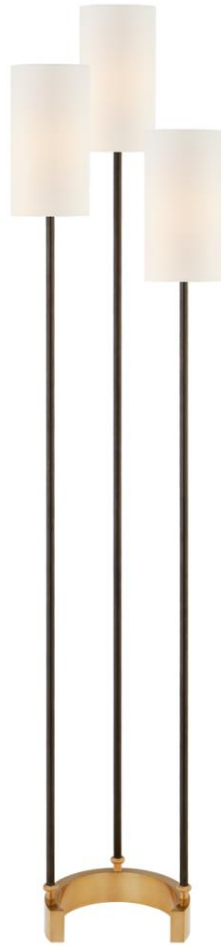

TEAR SHEET

Aimee Floor Lamp

Item # SK 1550BZ/HAB-L

Designer: Suzanne Kasler

Height: 67.75"

Width: 15.5"

Base: 7.75" x 10.75" Semi-Circle

Finishes: BZ/HAB, PN

Shade Treatments: L

Shade Details: 5.5" x 5.5" x 10.5"

Socket: 3 - E26 Keyless w/ Foot Switch

Wattage: 3 - 60 T10

Weight: 18 Pounds

Top View

Front View