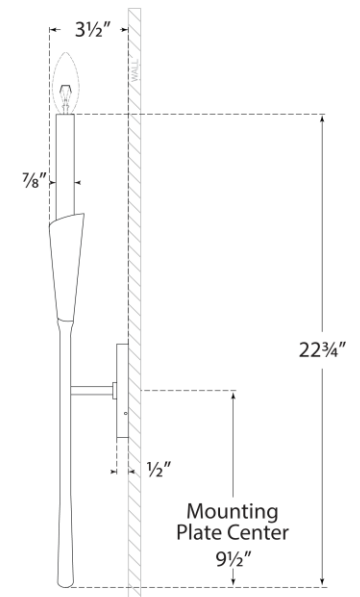

TEAR SHEET

Aiden Tail Sconce

Item # CHD 2505AI

Designer: Chapman & Myers

Height: 22.75"

Width: 4.5"

Extension: 3.5"

Backplate: 4.5" Round

Finishes: AI, GI, PN

Socket: E12 Candelabra

Wattage: 60 C11

Weight: 2 Pounds

Front View

Side View