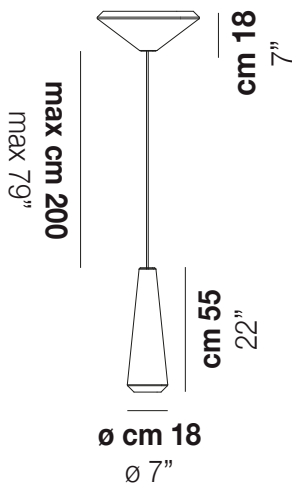

WITHWHITE SP 46 P

TECHNICAL DATA:

CERTIFICATIONS:

LIGHT SOURCES

2x60W 120V/60HZ E26

VOLUME Mc 0,29
GROSS WEIGHT Kg 12
NET WEIGHT Kg 7

download

SHADE FINISHING

BCST

FRAME FINISHING

BC

OTHER VERSION AVAILABLE

Click on the version to go to the web version of the product

 WITHW SP G	 WITHW SP M	 WITHW SP P	 WITHW SP X	 WITHW SP 18 G	 WITHW SP 18 M	 WITHW SP 18 P
 WITHW SP 18 X	 WITHW SP 26 G	 WITHW SP 26 M	 WITHW SP 26 P	 WITHW SP 26 X	 WITHW SP 36 G	 WITHW SP 36 M
 WITHW SP 36 P	 WITHW SP 36 X	 WITHW SP 46 G	 WITHW SP 46 M	 WITHW SP 46 X		