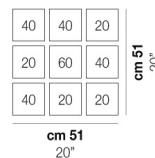

TUBES PL 60

TECHNICAL DATA:

CERTIFICATIONS:

LIGHT SOURCES

1x60W 120V/60HZ E26

VOLUME Mc 0,13
GROSS WEIGHT Kg 7,5
NET WEIGHT Kg 4,5

[download](#)

SHADE FINISHING

BCLU

FUTR

FRAME FINISHING

NO

OTHER VERSION AVAILABLE

Click on the version to go to the web version of the product

TUBES PL 120

TUBES PL 15

TUBES PL 20

TUBES PL 40

TUBES PL 9

TUBES PL 90