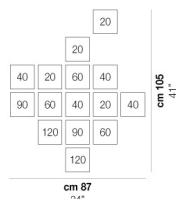

TUBES PL 60

TECHNICAL DATA:

CERTIFICATIONS:

LIGHT SOURCES

1x60W 120V/60HZ E26

VOLUME Mc 0,13
 GROSS WEIGHT Kg 7,5
 NET WEIGHT Kg 4,5

[download](#)

SHADE FINISHING

BCLU

FUTR

FRAME FINISHING

NO

OTHER VERSION AVAILABLE

Click on the version to go to the web version of the product

TUBES PL 120

TUBES PL 15