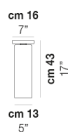

TUBES PL 60

TECHNICAL DATA:

CERTIFICATIONS:

LIGHT SOURCES

1x60W 120V/60HZ E26

VOLUME Mc 0,13
 GROSS WEIGHT Kg 7,5
 NET WEIGHT Kg 4,5

[download](#)

SHADE FINISHING

BCLU

FUTR

FRAME FINISHING

NO

OTHER VERSION AVAILABLE

Click on the version to go to the web version of the product

TUBES PL 120

TUBES PL 15

TUBES PL 20

TUBES PL 40

TUBES PL 9

TUBES PL 90