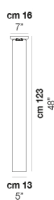

### LIGHT SOURCES

1x60W 120V/60HZ E26

VOLUME Mc 0,05  
GROSS WEIGHT Kg 6  
NET WEIGHT Kg 3,5

[download](#)

### SHADE FINISHING

BCLU

FUTR

### FRAME FINISHING

NO

### OTHER VERSION AVAILABLE

Click on the version to go to the web version of the product

TUBES PL 120

TUBES PL 15

TUBES PL 20

TUBES PL 60

TUBES PL 9

TUBES PL 90