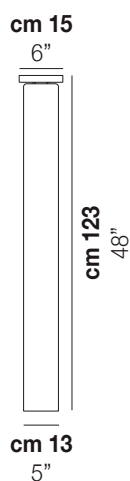

TUBES PL 120

TECHNICAL DATA:

CERTIFICATIONS:

LIGHT SOURCES

1x60W 120V/60HZ E26

VOLUME Mc 0,14
 GROSS WEIGHT Kg 9
 NET WEIGHT Kg 6,4

[download](#)

SHADE FINISHING

BCLU

FUTR

FRAME FINISHING

NO

OTHER VERSION AVAILABLE

Click on the version to go to the web version of the product

TUBES PL 15

TUBES PL 20

TUBES PL 40

TUBES PL 60

TUBES PL 9

TUBES PL 90