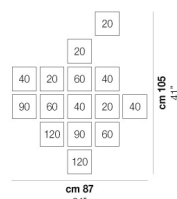

TUBES PL 120

TECHNICAL DATA:

CERTIFICATIONS:

LIGHT SOURCES

1x60W 120V/60HZ E26

VOLUME Mc 0,14
 GROSS WEIGHT Kg 9
 NET WEIGHT Kg 6,4

[download](#)

SHADE FINISHING

BCLU

FUTR

FRAME FINISHING

NO

OTHER VERSION AVAILABLE

Click on the version to go to the web version of the product

TUBES PL 15

TUBES PL 20