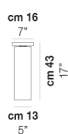

TUBES PL 120

TECHNICAL DATA:

CERTIFICATIONS:

LIGHT SOURCES

1x60W 120V/60HZ E26

VOLUME Mc 0,14
 GROSS WEIGHT Kg 9
 NET WEIGHT Kg 6,4

[download](#)

SHADE FINISHING

BCLU

FUTR

FRAME FINISHING

NO

OTHER VERSION AVAILABLE

Click on the version to go to the web version of the product

TUBES PL 15

TUBES PL 20

TUBES PL 40

TUBES PL 60

TUBES PL 9

TUBES PL 90