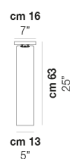

TUBES PL 120

TECHNICAL DATA:

CERTIFICATIONS:

LIGHT SOURCES

1x60W 120V/60HZ E26

VOLUME Mc 0,14
 GROSS WEIGHT Kg 9
 NET WEIGHT Kg 6,4

[download](#)

SHADE FINISHING

BCLU

FUTR

FRAME FINISHING

NO

OTHER VERSION AVAILABLE

Click on the version to go to the web version of the product

TUBES PL 15

TUBES PL 20

TUBES PL 40

TUBES PL 60

TUBES PL 9

TUBES PL 90