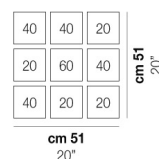

TUBES PL 120

TECHNICAL DATA:

CERTIFICATIONS:

LIGHT SOURCES

1x60W 120V/60HZ E26

VOLUME Mc 0,14
GROSS WEIGHT Kg 9
NET WEIGHT Kg 6,4

[download](#)

SHADE FINISHING

BCLU

FUTR

FRAME FINISHING

NO

OTHER VERSION AVAILABLE

Click on the version to go to the web version of the product

TUBES PL 9