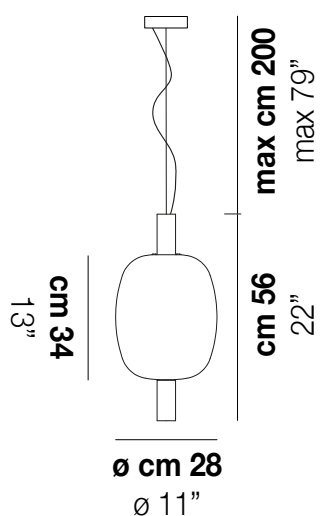

RIFLESSO SP 2

TECHNICAL DATA:

LED 2700K DIM2	1x12,5W 35 V
LED 2700K DIM3	1x12,5W 35 V
LED 3000K DIM2	1x12,5W 35 V
LED 3000K DIM3	1x12,5W 35 V

CERTIFICATIONS:

Led 2700 K 12,5 W 35 V 1500 lm DIM2 Phase Cut
 Led 2700 K 12,5 W 35 V 1500 lm DIM3 0-10V, Push
 Led 3000 K 12,5 W 35 V 1500 lm DIM2 Phase Cut
 Led 3000 K 12,5 W 35 V 1500 lm DIM3 0-10V, Push

VOLUME	Mc 0,1
GROSS WEIGHT	Kg 0
NET WEIGHT	Kg 7

download

SHADE FINISHING

CRTR FUTR

FRAME FINISHING

BKS RAV

OTHER VERSION AVAILABLE

Click on the version to go to the web version of the product