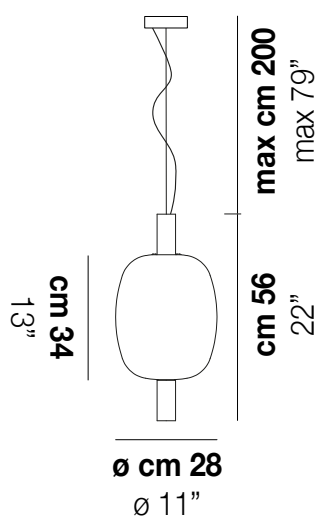

RIFLESSO SP 2

TECHNICAL DATA:

LED 2700K DIM2	1x12,5W 35 V
LED 2700K DIM3	1x12,5W 35 V
LED 3000K DIM2	1x12,5W 35 V
LED 3000K DIM3	1x12,5W 35 V

CERTIFICATIONS:

Led 2700 K 12,5 W 35 V 1500 lm DIM2 Phase Cut
 Led 2700 K 12,5 W 35 V 1500 lm DIM3 0-10V, Push
 Led 3000 K 12,5 W 35 V 1500 lm DIM2 Phase Cut
 Led 3000 K 12,5 W 35 V 1500 lm DIM3 0-10V, Push

VOLUME Mc 0,1
 GROSS WEIGHT Kg 10
 NET WEIGHT Kg 7

[download](#)

SHADE FINISHING

CRTR FUTR

FRAME FINISHING

BKS RAV

OTHER VERSION AVAILABLE

Click on the version to go to the web version of the product