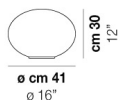

LUCCIOLA LT G

TECHNICAL DATA:

CERTIFICATIONS:

LIGHT SOURCES

1x60W 120V/60HZ E26

VOLUME Mc 0,22
GROSS WEIGHT Kg 8
NET WEIGHT Kg 4

download

SHADE FINISHING

BCST

FRAME FINISHING

NI

OTHER VERSION AVAILABLE

Click on the version to go to the web version of the product

LUCCI LT M

LUCCI LT P

LUCCI LT 18

LUCCI LT 27

LUCCI LT 30 P