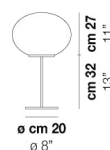

LUCCI LT 30 P