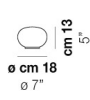

LUCCIOLA LT G

TECHNICAL DATA:

CERTIFICATIONS:

LIGHT SOURCES

1x60W 120V/60HZ E26

VOLUME Mc 0,22
GROSS WEIGHT Kg 8
NET WEIGHT Kg 4

download

SHADE FINISHING

BCST

FRAME FINISHING

NI

OTHER VERSION AVAILABLE

Click on the version to go to the web version of the product

LUCCI LT M

LUCCI LT P

LUCCI LT 18

LUCCI LT 27

LUCCI LT 30 P