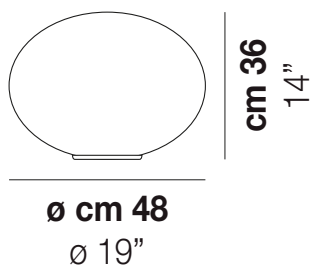

LUCCIOLA LT G

TECHNICAL DATA:

CERTIFICATIONS:

LIGHT SOURCES

1x60W 120V/60HZ E26

VOLUME Mc 0,22
 GROSS WEIGHT Kg 8
 NET WEIGHT Kg 4

download

SHADE FINISHING