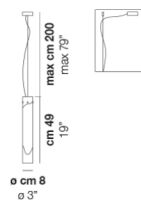

LIO SP 1 P

TECHNICAL DATA:

CERTIFICATIONS:

LIGHT SOURCES

LED	1x60 W	120V/60HZ	G9
LED 2700K DIM2	1x9 W	34 V	Led 2700 K 9 W 34 V 1100 lm DIM2 Phase Cut
LED 2700K DIM3	1x9 W	34 V	Led 2700 K 9 W 34 V 1100 lm DIM3 0-10V, Push
LED 3000K DIM2	1x9 W	34 V	Led 3000 K 9 W 34 V 1200 lm DIM2 Phase Cut
LED 3000K DIM3	1x9 W	34 V	Led 3000 K 9 W 34 V 1200 lm DIM3 0-10V, Push

VOLUME	Mc 0,02
GROSS WEIGHT	Kg 2
NET WEIGHT	Kg 1

download

SHADE FINISHING

CRBC

FRAME FINISHING

NI

OTHER VERSION AVAILABLE

Click on the version to go to the web version of the product