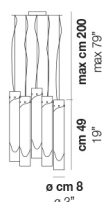

LIO SP 1 P

TECHNICAL DATA:

CERTIFICATIONS:

LIGHT SOURCES

LED	1x60 W	120V/60HZ	G9
LED 2700K DIM2	1x9 W	34 V	Led 2700 K 9 W 34 V 1100 lm DIM2 Phase Cut
LED 2700K DIM3	1x9 W	34 V	Led 2700 K 9 W 34 V 1100 lm DIM3 0-10V, Push
LED 3000K DIM2	1x9 W	34 V	Led 3000 K 9 W 34 V 1200 lm DIM2 Phase Cut
LED 3000K DIM3	1x9 W	34 V	Led 3000 K 9 W 34 V 1200 lm DIM3 0-10V, Push

VOLUME	Mc 0,02
GROSS WEIGHT	Kg 2
NET WEIGHT	Kg 1

download

SHADE FINISHING

CRBC

FRAME FINISHING

NI

OTHER VERSION AVAILABLE

Click on the version to go to the web version of the product

LIO SP

LIO SP 5