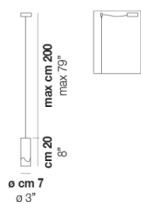

LIO SP

TECHNICAL DATA:

CERTIFICATIONS:

LIGHT SOURCES

LED	W	V	Hz	Beam Angle	Light Output
LED 2700K DIM2	1x12 W	35 V	120V/60HZ	E26	Led 2700 K 12 W 35 V 1500 lm DIM2 Phase Cut
LED 2700K DIM3	1x12 W	35 V			Led 2700 K 12 W 35 V 1500 lm DIM3 0-10V, Push

VOLUME	Mc 0,05
GROSS WEIGHT	Kg 3
NET WEIGHT	Kg 1,5

download

SHADE FINISHING

CRBC

FRAME FINISHING

NI

OTHER VERSION AVAILABLE

Click on the version to go to the web version of the product