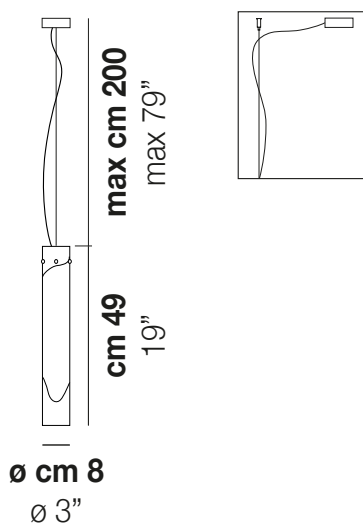

LIO SP

TECHNICAL DATA:

CERTIFICATIONS:

LIGHT SOURCES

LED	W	V	Hz	Beam Angle	Light Output
LED 2700K DIM2	1x12 W	35 V	120V/60HZ	E26	Led 2700 K 12 W 35 V 1500 lm DIM2 Phase Cut
LED 2700K DIM3	1x12 W	35 V			Led 2700 K 12 W 35 V 1500 lm DIM3 0-10V, Push

VOLUME	Mc 0,05
GROSS WEIGHT	Kg 3
NET WEIGHT	Kg 1,5

download

SHADE FINISHING

CRBC

FRAME FINISHING

NI

OTHER VERSION AVAILABLE

Click on the version to go to the web version of the product