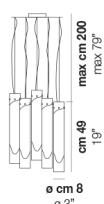

LIO SP

TECHNICAL DATA:

CERTIFICATIONS:

LIGHT SOURCES

LED	W	V	Hz	Beam Angle	Light Output
LED 2700K DIM2	1x12 W	35 V	120V/60HZ	E26	Led 2700 K 12 W 35 V 1500 lm DIM2 Phase Cut
LED 2700K DIM3	1x12 W	35 V			Led 2700 K 12 W 35 V 1500 lm DIM3 0-10V, Push

VOLUME	Mc 0,05
GROSS WEIGHT	Kg 3
NET WEIGHT	Kg 1,5

download

SHADE FINISHING

CRBC

FRAME FINISHING

NI

OTHER VERSION AVAILABLE

Click on the version to go to the web version of the product

LIO SP 1 P

LIO SP 5