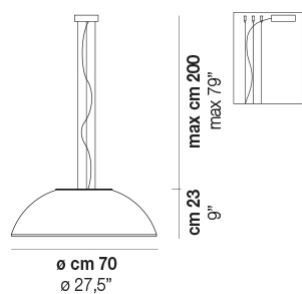

INFINITA

design Renato Toso, Noti Massari & Associati 2009

Vistosi

Modello SP 70_CE

Available in suspension, ceiling and wall versions. It is the perfect answer for those looking for a large lamp. The diffuser, especially in the larger size, offers a large surface area despite an essential metal frame. A new 70 cm size is added to the collection in both ceiling and suspension versions.

GLASS FINISH

BCST
white matt

FRAME FINISH

BC
glossy white

INFIN SP 70 BCST BC E27 CE

LIGHT SOURCES

5x77W 220-240 V 50/60 Hz E27

1x26W 39 V LED 2700 K 26 W 3700 lm DIM2 Phase Cut

1x26W 39 V LED 2700 K 26 W 3700 lm DIM3 0-10V, Push

1x26W 39 V LED 3000 K 26 W 3700 lm DIM2 Phase Cut

1x26W 39 V LED 3000 K 26 W 3700 lm DIM3 0-10V, Push

TECH DATA

VOLUME: Mc 0,47

PACKAGE: N.2

NET WEIGHT: Kg 13,00

GROSS WEIGHT: Kg 19,00

CERTIFICATIONS

EU Cert

International Cert

OTHER VERSIONS AVAILABLE

INFIN SP 36

INFIN SP 53

INFIN SP 80