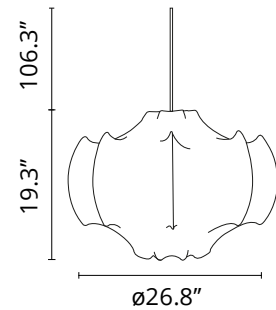

Physical

| | |
|-----------------------|----------|
| Color | White |
| Cord length (in) | 157 |
| Canopy dimension (mm) | 36 |
| Net weight (lb) | 4.74 |
| Package height (in) | 28.15 |
| Package width (in) | 20.47 |
| Package length (in) | 28.15 |
| Package volume (in) | 16222.36 |
| IP internal | 20 |