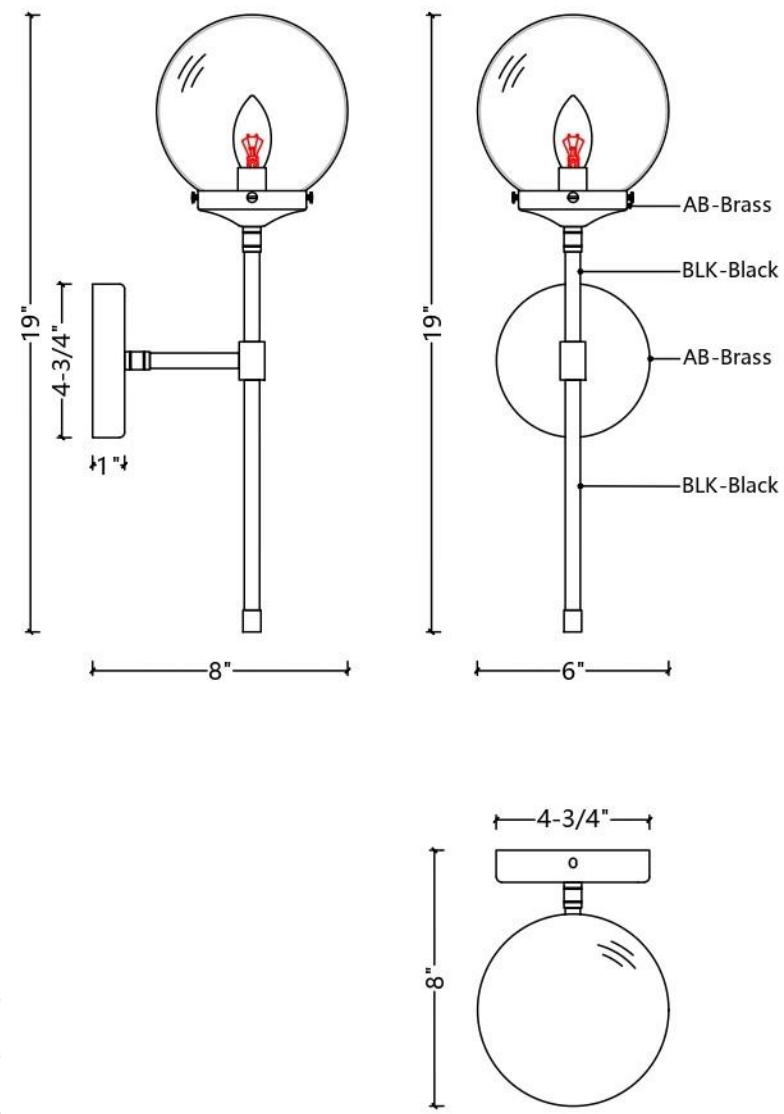

ITEM NO
WS1110-1AB/BK

SPECIFICATION DETAILS

Finish	Aged Brass/Black
Fixture Dimension	L6" x W8" x H19"
Light Source	Candelabra base
Wattage	1 x E12 maximum 40W
Voltage	120V
Location	Damp
Hang adjustable	Upward or downward
Warranty	1 year fixture warranty
Glass shade	Clear glass