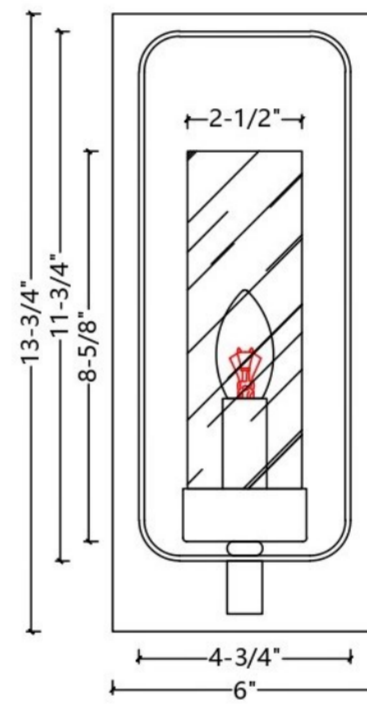

ITEM NO
WS1079-1BK

SPECIFICATION DETAILS

Finish	Black
Fixture Dimension	L4-3/4" x W4-3/4" x H13-3/4"
Light Source	Candelabra base
Wattage	1 x E12/40W
Voltage	120V
Location	Dry
Warranty	1 year fixture warranty
Hang direction	Upward only
Shade	Clear glass