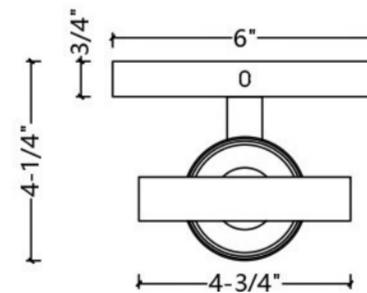

ITEM NO
WS1079-1BK

SPECIFICATION DETAILS

Finish	Black
Fixture Dimension	L4-3/4" x W4-3/4" x H13-3/4"
Light Source	Candelabra base
Wattage	1 x E12/40W
Voltage	120V
Location	Dry
Warranty	1 year fixture warranty
Hang direction	Upward only
Shade	Clear glass