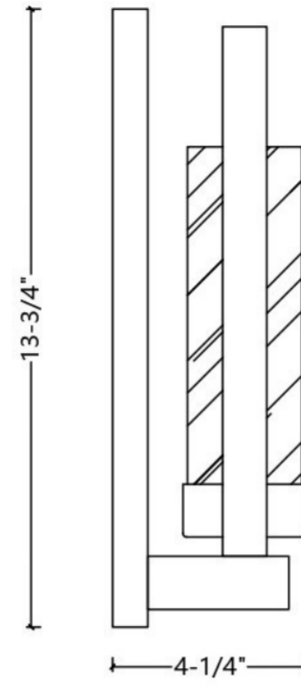

ITEM NO
WS1079-1BK

SPECIFICATION DETAILS

Finish	Black
Fixture Dimension	L4-3/4" x W4-3/4" x H13-3/4"
Light Source	Candelabra base
Wattage	1 x E12/40W
Voltage	120V
Location	Dry
Warranty	1 year fixture warranty
Hang direction	Upward only
Shade	Clear glass