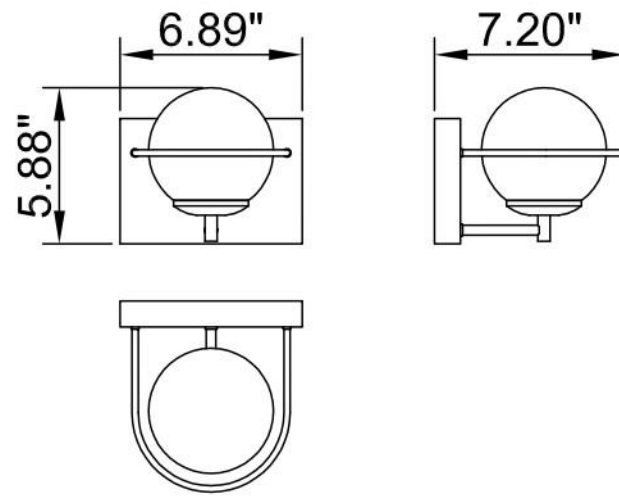

ITEM NO
WS1002-1AB/BK

SPECIFICATION DETAILS

Finish	Aged Brass/Black
Fixture Dimension	L6.89" x W7.20" x H5.88"
Light Source	LED G9
Wattage	1 x LED G9 maximum 50W
Voltage	120V
Location	Damp
Warranty	1 year fixture warranty
Hang direction	Upward or downward
Shade	Opal glass