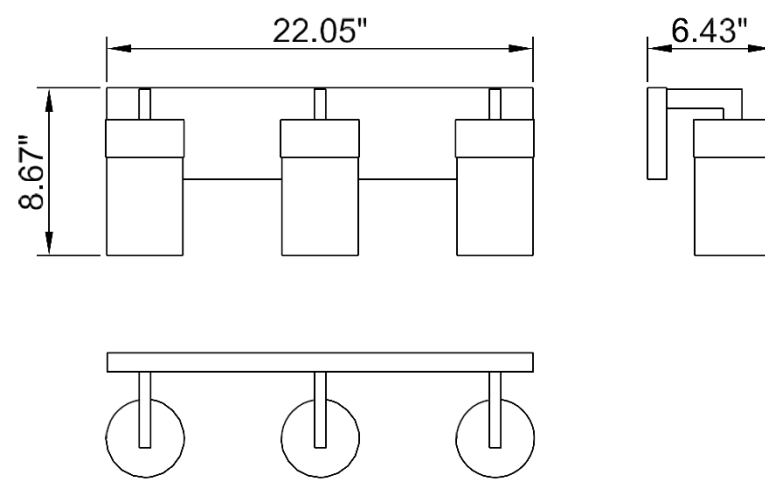

ITEM NO
VL705-3AB

SPECIFICATION DETAILS

Finish	Aged Brass
Fixture Dimension	L22.05" x W 6.43" x H 8.67"
Light Source	Medium base
Wattage	3 x Max E26/60W
Voltage	120V
Location	Damp
Warranty	1 year fixture warranty
Hang direction	Upward or downward
Glass shade	Clear glass