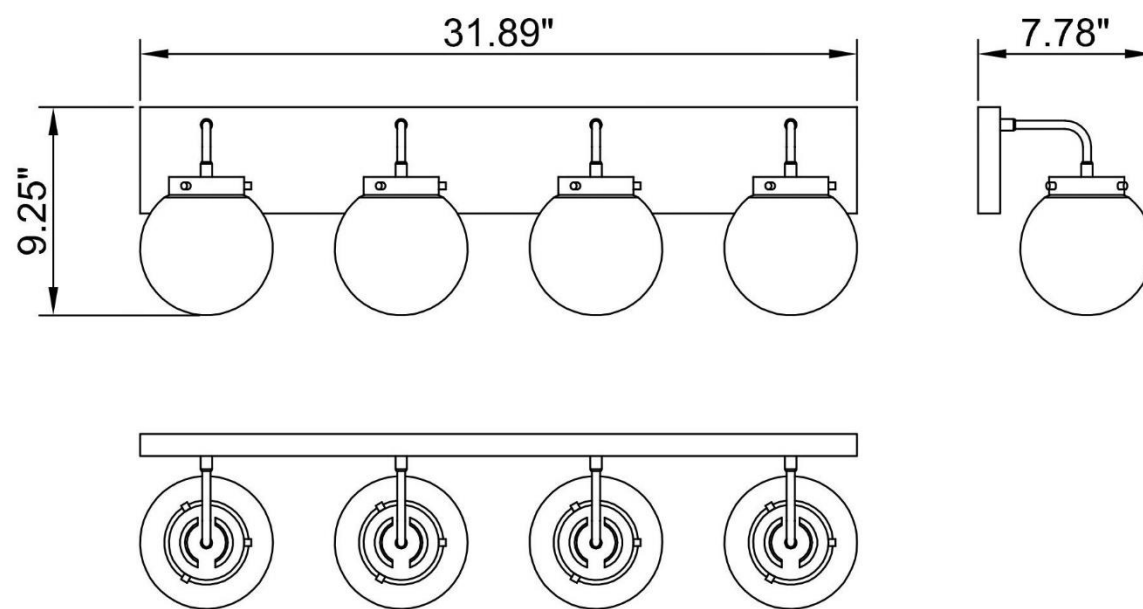

ITEM NO
VL1718-4AB/BKCL

SPECIFICATION DETAILS

Finish	Aged Brass/Black
Fixture Dimension	L 31.89" x W 7.78" x H 9.25"
Light Source	Candelabra base
Wattage	4 x E12 maximum 40W
Voltage	120V
Location	Damp
Warranty	1 year fixture warranty
Hang direction	Upward or downward
Shade	Clear glass