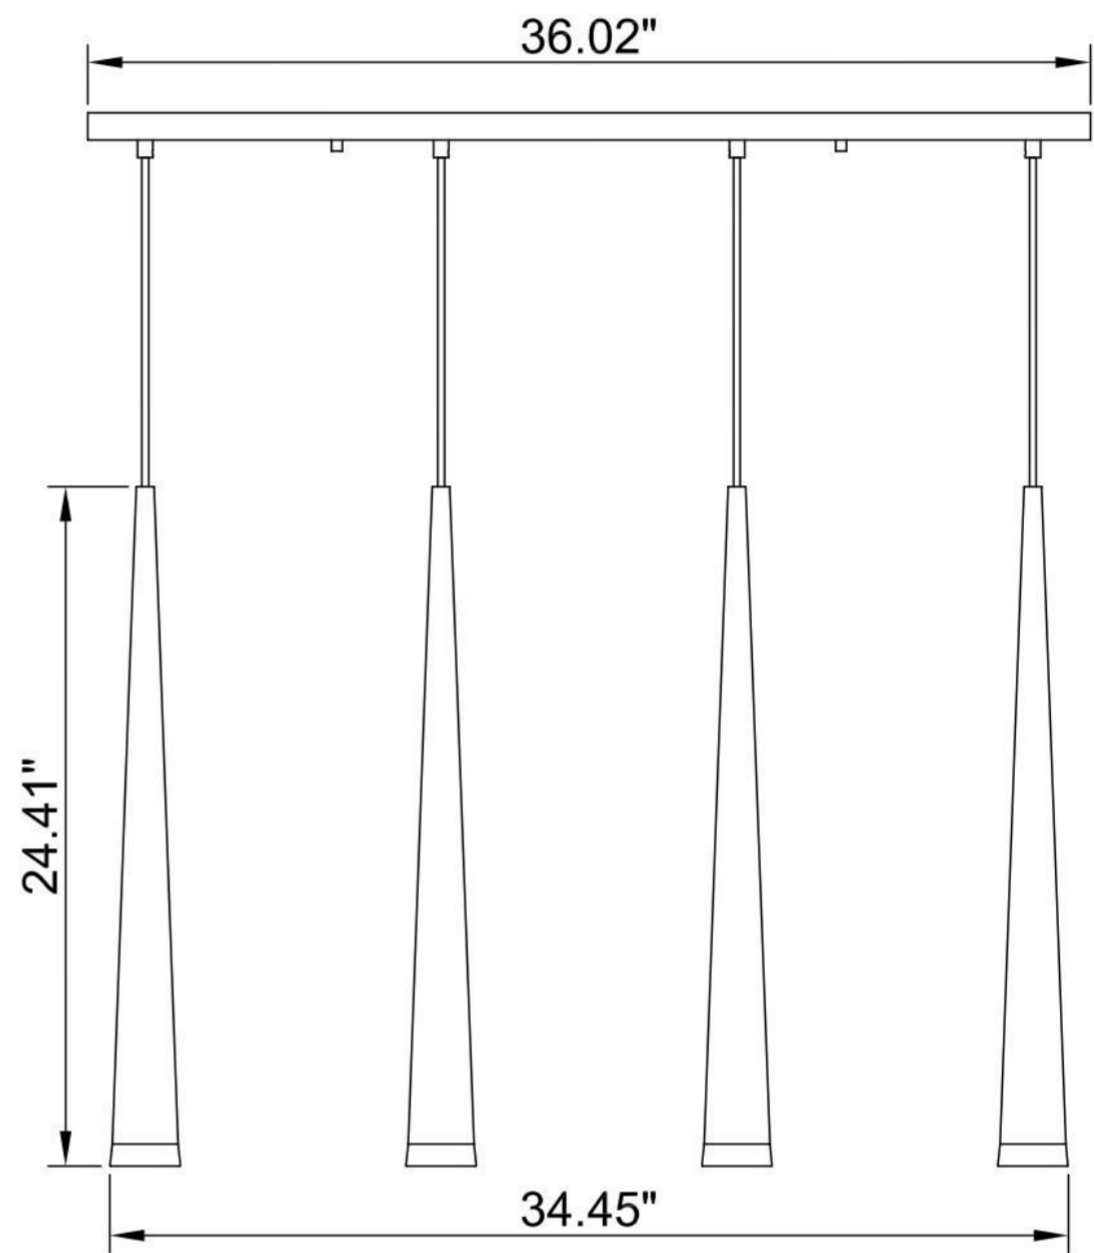

ITEM NO
P0417-4AB

SPECIFICATION DETAILS

Finish	Aged Brass
Fixture Dimension	L34.45" X W4.72" X H24.41"
Light Source	GU10
Wattage	4 X 8W Led GU10 Bulb
Voltage	120V
Height adjustable	Yes
Wire Length	72"
Location	Dry
Warranty	1 year fixture warranty
Canopy dimension	L36.02" X W4.72"