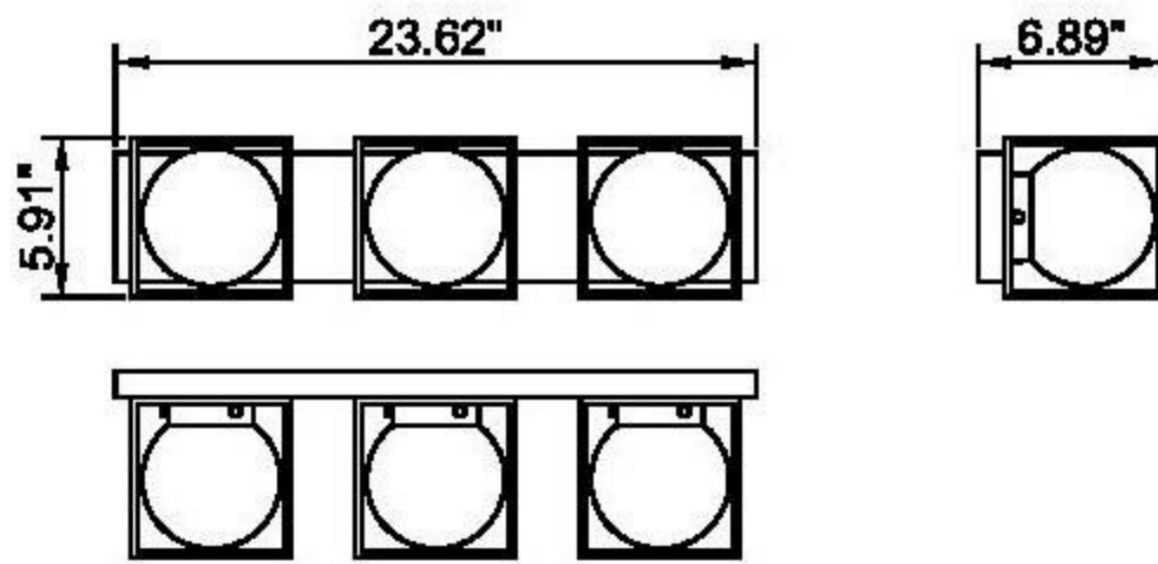

ITEM NO  
VL1857-3AB

SPECIFICATION DETAILS

Finish	Aged Brass
Fixture Dimension	L 23.62" x W6.89" x H5.91"
Light Source	Medium base E26
Wattage	3 x E26 maximum 60W
Voltage	120V
Location	Damp
Warranty	1 year fixture warranty
Hang direction	Horizontal or vertical
Shade	Opal glass