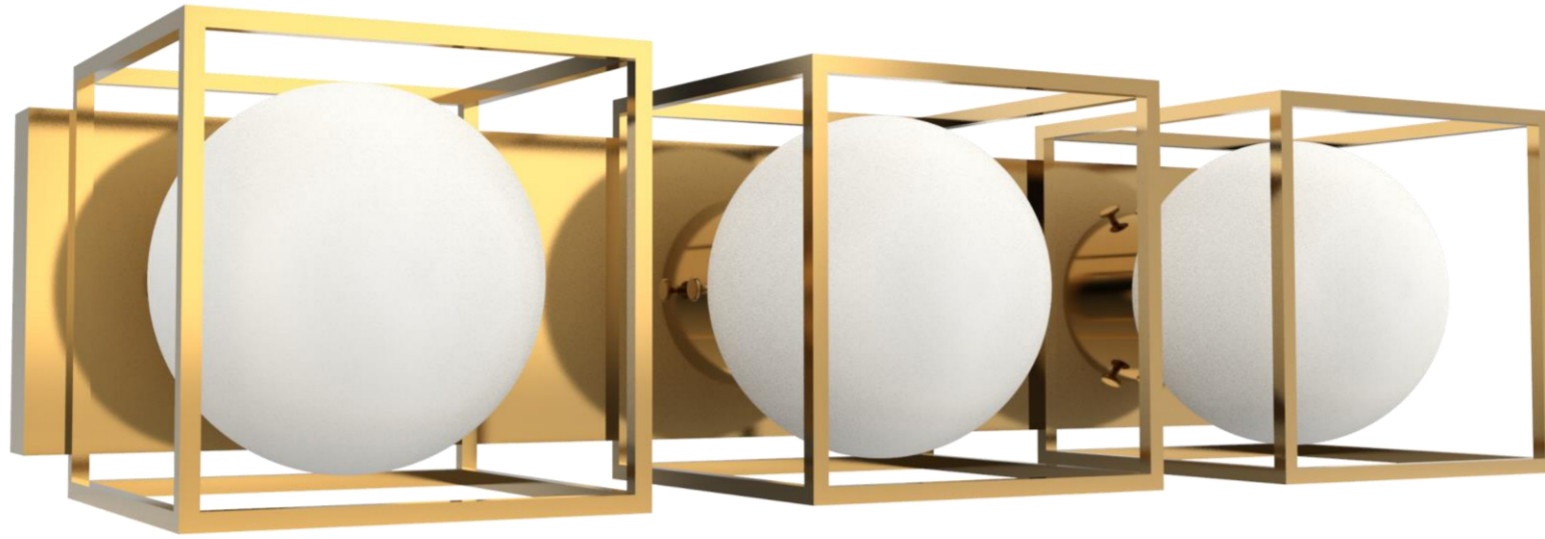

ITEM NO  
VL1857-3AB

SPECIFICATION DETAILS

Finish	Aged Brass
Fixture Dimension	L 23.62" x W6.89" x H5.91"
Light Source	Medium base E26
Wattage	3 x E26 maximum 60W
Voltage	120V
Location	Damp
Warranty	1 year fixture warranty
Hang direction	Horizontal or vertical
Shade	Opal glass