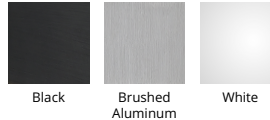

FINISHES

LINE DRAWING