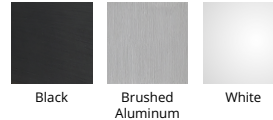

### Pendant 3000K

Model & Size	Color Temp & CRI	Watt	LED Lumens	Delivered Lumens	Finish
PD-72718 18"	3000K 90	33.5W	2450	1755	AL Brushed Aluminum BK Black WT White

Example: **PD-72718-AL**

#### DESCRIPTION

A cleverly executed open metal shade that illuminated when suspended without revealing hidden light sources. A frosted acrylic diffuser conceals the high powered LEDs within the brushed aluminum spun metal shade, preserving an open to the ceiling mystique. Vida is suspended on three thin low profile cables without the need for an additional power cord, lending to a simple and minimalistic design. Adjustable to lengths of 134" through a push-pin locking mechanism at the canopy.

#### FINISHES