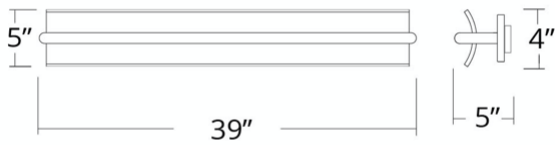

**FEATURES**

- Transformer installed within the Junction Box, transformer dimension: 2.0" x 1.4" x 1.0"
- Artisanal Piastra glass

**SPECIFICATIONS**

Rated Life	50000 Hours
Standards	ETL, cETL, Damp Location Listed
Input	120 VAC, 50/60Hz
Driver Dimension	2.0" x 1.4" x 1.0"
Dimming	ELV
Mounting	Can be mounted on wall in all orientations
Color Temp	3000K
CRI	90
Construction	Aluminum hardware, artisanal Piastra glass