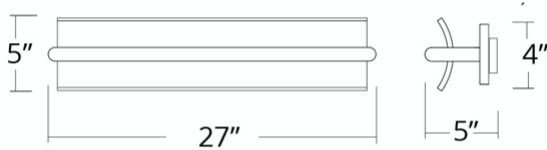

**FEATURES**

- Transformer installed within the Junction Box, transformer dimension: 2.0" x 1.4" x 1.0"
- Artisanal Piastra glass

**SPECIFICATIONS**

Rated Life	50000 Hours
Standards	ETL, cETL, Damp Location Listed
Input	120 VAC, 50/60Hz
Driver Dimension	2.0" x 1.4" x 1.0"
Dimming	ELV
Mounting	Can be mounted on wall in all orientations
Color Temp	3000K
CRI	90
Construction	Aluminum hardware, artisanal Piastra glass