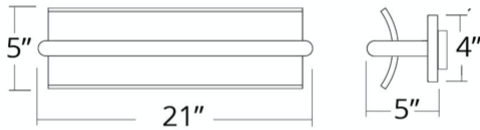

**FEATURES**

- Transformer installed within the Junction Box, transformer dimension: 2.0" x 1.4" x 1.0"
- Artisanal Piastra glass

**SPECIFICATIONS**

Rated Life	50000 Hours
Standards	ETL, cETL, Damp Location Listed
Input	120 VAC, 50/60Hz
Driver Dimension	2.0" x 1.4" x 1.0"
Dimming	ELV
Mounting	Can be mounted on wall in all orientations
Color Temp	3000K
CRI	90
Construction	Aluminum hardware, artisanal Piastra glass