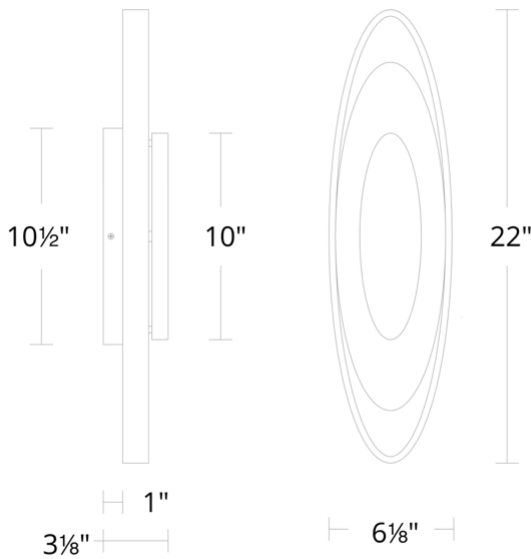

REPLACEMENT PARTS

HDW-FG21-WA - Hardware Pack

WS-44122

Model & Size	Color Temp	Finish	LED Watts	LED Lumens	Delivered Lumens
WS-44122 22"	3000K	BZ/GL Bronze & Gold Leaf	16.1W	368	288

Example: **WS-44122-BZ/GL**

For custom requests please contact customs@modernforms.com