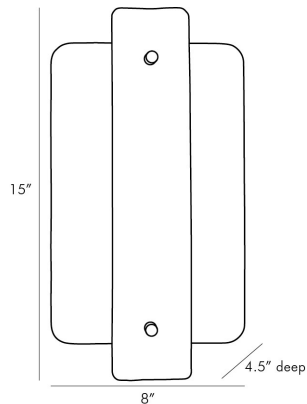

ARTERIORES

URIAH SCONCE

49668

H: 15 IN, W: 8 IN, D: 4.5 IN

Clear Seedy

Contract Suitable As Is

Much like its lamp predecessor let the Uriah Sconce elevate your wall space to museum status. A thick seedy slumped glass in a smoke luster finish cascades down the front of a clear seedy glass wall to create this functional showpiece. The use of mixed materials that shape this rectangular form brings a refined organic element to a space. finish will vary. Damp-rated, although limited covered outdoor conditions may affect finish.

APPEARANCE

Material	Glass, Steel
Finish	Antique Brass, Clear Seedy
Top Coat/Sealant	false

DIMENSIONS

Center Of Mount From Btm	7.5 IN
Backplate	H: 12 IN, W: 5 IN, D: .5 IN
Mount	Dia: 4.00 IN

WIRING

Rating	Damp
Cord	1 FT IN, Black/White, SVT
Socket	2, Type B - E12
Maximum Watt	60
Voltage	110-120 V

CERTIFICATIONS

Cerifications	Mexico United States, Canada
---------------	---------------------------------

COMPLIANCY

UL/ETL	Yes
RoHS	true

SHIPPING

Product Weight	6.5 LBS
Gross Weight 1	7 LBS
Shipping Box 1	H: 9.5 IN, L: 17.8 IN, W: 10.9 IN