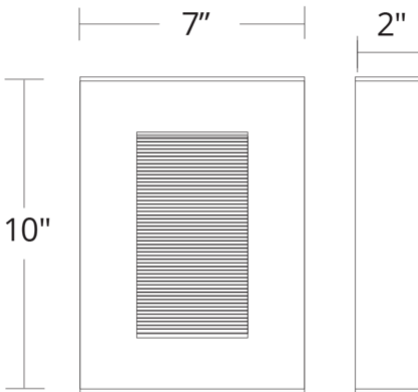

REPLACEMENT PARTS

- RPL-GLA-1110-01 - Top Glass
- RPL-GLA-1110-02 - Bottom Glass

WS-W1110

Model & Size	Color Temp	Finish	LED Watts	LED Lumens	Delivered Lumens
WS-W1110 10"	3000K	BK Black	12W	720	370
	3000K	BZ Bronze	12W	720	370
	3000K	GH Graphite	12W	720	370