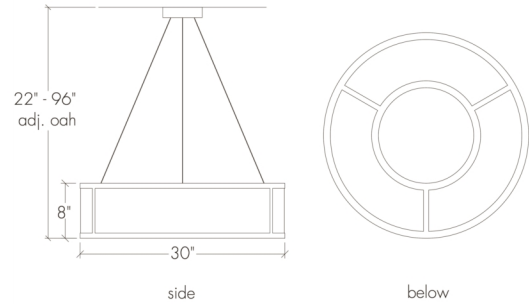

# Tambour 17379-30

project name:

project location:

specifier name:

specifier location:

quantity:

fixture type:

modifications:

### Base Specs

30"dia x 8"h x 22-96"OAH  
 Opal Acrylic Bottom Diffuser  
 Cable Hung

### Multiple Sizes Available

- 17379-24 | 24"dia x 7"h x 22-96"adj OAH
- 17379-30 | 30"dia x 8"h x 22-96"adj OAH
- 17379-48 | 48"dia x 10"h x 22-96"adj OAH