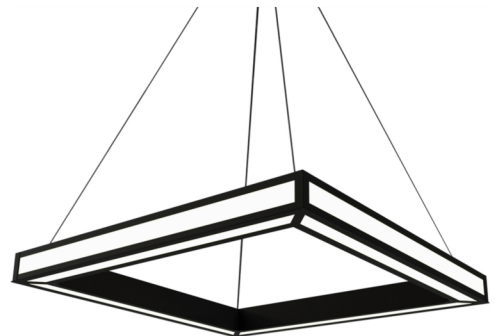

Strata 18403-36

project name:

project location:

specifier name:

specifier location:

quantity:

fixture type:

modifications:

Base Specs

3"h x 36"w x 36"l x 22-96"OAH
 Opal Acrylic Bottom Diffuser
 Cable Hung

Multiple Sizes Available

18403-24 | 3"h x 24"w x 24"l x 22-96"adj OAH
 18403-36 | 3"h x 36"w x 36"l x 22-96"adj OAH

Strata 18403-36