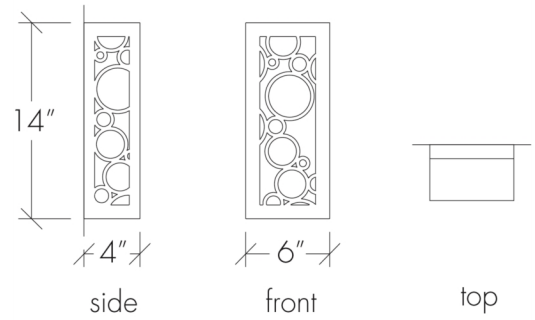

## Modelli 15330

project name:	
project location:	
specifier name:	
specifier location:	
quantity:	
fixture type:	

modifications:

**Base Specs**  
14"h x 6"w x 4"d

---